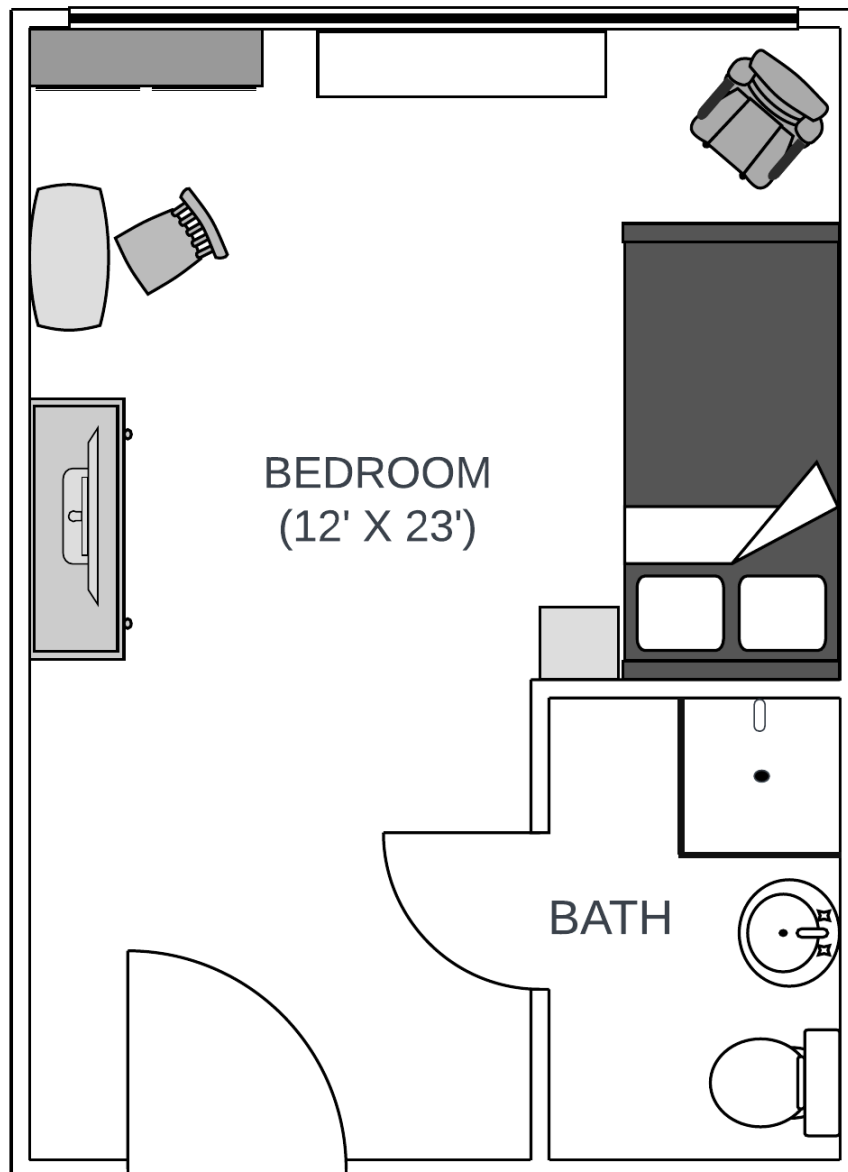

ROSE ANNA HUGHES HOME

A PRESBYTERIAN HOMES COMMUNITY

Suite Layout

Approx. 300 sf.

ROSE ANNA HUGHES HOME

A PRESBYTERIAN HOMES COMMUNITY

Suite Layout

Approx. 300 sf.

ROSE ANNA HUGHES HOME

A PRESBYTERIAN HOMES COMMUNITY

One Bedroom Layout

Approx. 600 sf.