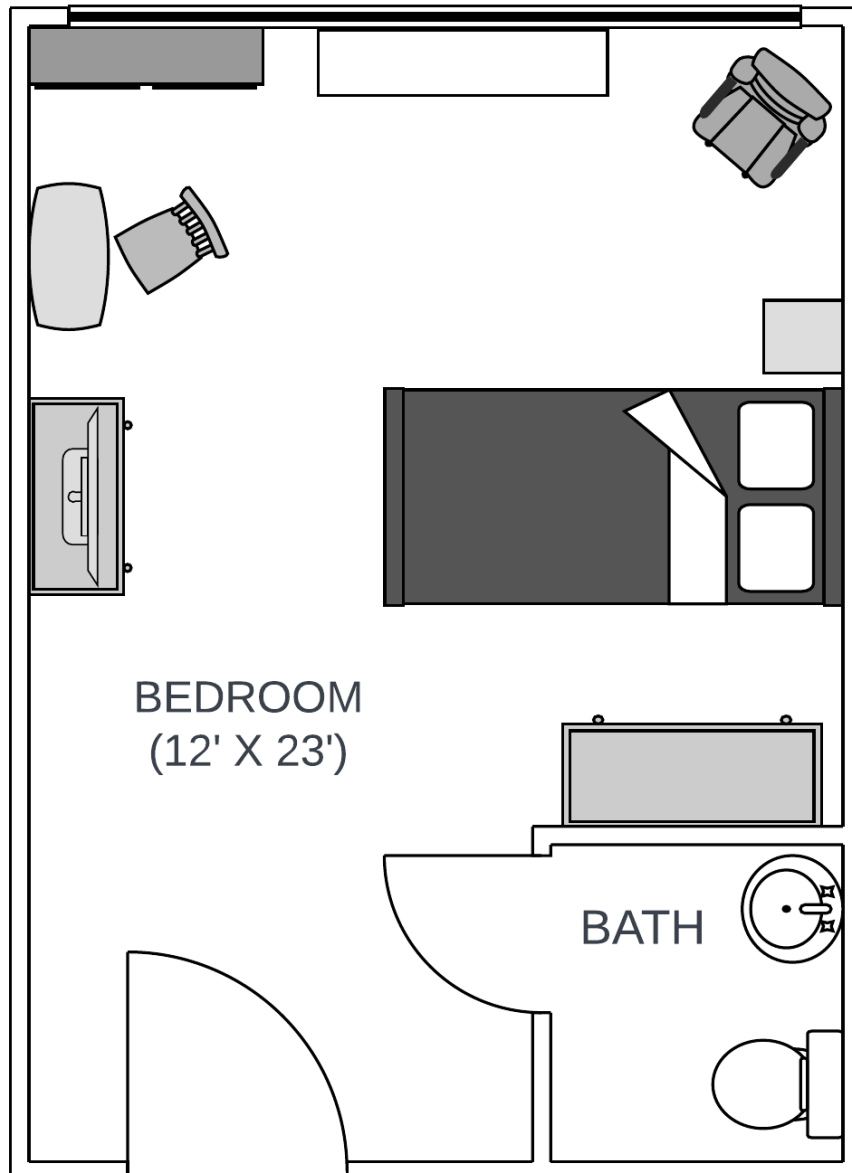

ROSE ANNA HUGHES HOME

A PRESBYTERIAN HOMES COMMUNITY

Suite Layout

Approx. 300 sf.

ROSE ANNA HUGHES HOME

A PRESBYTERIAN HOMES COMMUNITY

Suite Layout

Approx. 300 sf.

ROSE ANNA HUGHES HOME

A PRESBYTERIAN HOMES COMMUNITY

One Bedroom Layout

Approx. 600 sf.